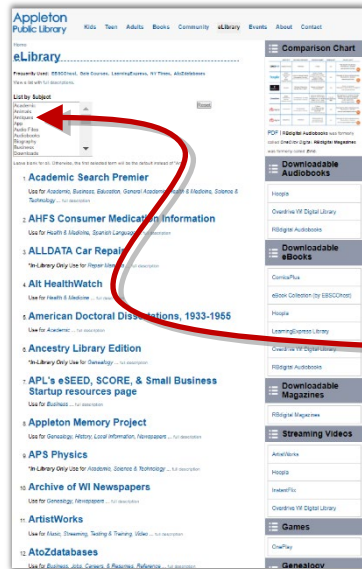

E-seed Resources

Appleton Public Library has print and online resources available to assist entrepreneurial endeavors.

E-seed page

www.apl.org/business

A good place to start: the E-seed page guides you to print and electronic resources useful to entrepreneurs.

Filter by your need: for example, 'sales prospecting' or 'benchmarks.'

Print items (books, journals, etc.) are available in the Appleton Public Library building. Online resources are available 24/7 with your Library Card. State and Federal government websites are free and open to all.

eLibrary page www.apl.org/e

This page lists all the electronic resources for which the Library has purchased access for its cardholders. These resources that otherwise would cost a great deal of money are free to you with your Library Card.

This **eLibrary page** lists all of the Library's electronic resources. You will find more than just business databases at www.apl.org/e, so be sure to use the filter to more quickly find what you need.

www.apl.org/e/full contains full descriptions of what is included in each database; you can also filter by 'business' to only see business-related resources. *Link to this page at the top of www.apl.org/e ("View a list with full descriptions").*

Getting a Library Card

Wisconsin residents may get a free library card for any Wisconsin library system* with photo ID and official proof of your current Wisconsin address. If the address on your driver's license or state ID is current, that's all we need to see.

*Appleton is part of the OWLS library system (Outagamie Waupaca Library System).